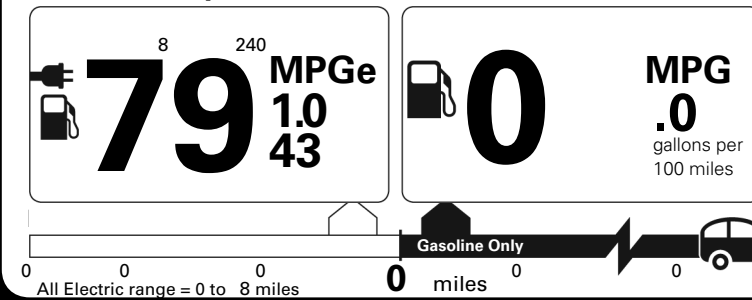

LUXURY & CONVENIENCE

Fuel Economy and Environment

Plug-In Hybrid Vehicle
Electricity-Gasoline

Fuel Economy Small SUV range from 16 to 120 MPGe. The best vehicle rates 120 MPGe.

You save
\$ 3,250
in fuel costs
over 5 years
compared to the
average new vehicle.